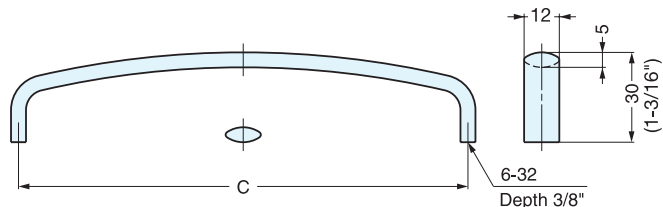

HANDLE

KC-R

Item No.	C	Weight (g)	Box (pcs)	Carton (pcs)
KC-R635/M KC-R635/S	88.9 (3-1/2")	60	20	200
KC-R640/M KC-R640/S	101.6 (4")	67		
KC-R650/M KC-R650/S	127 (5")	78		
KC-R660/M KC-R660/S	152.4 (6")	88		

Material	Finish
316 Stainless Steel	Mirror (M) Satin (S)